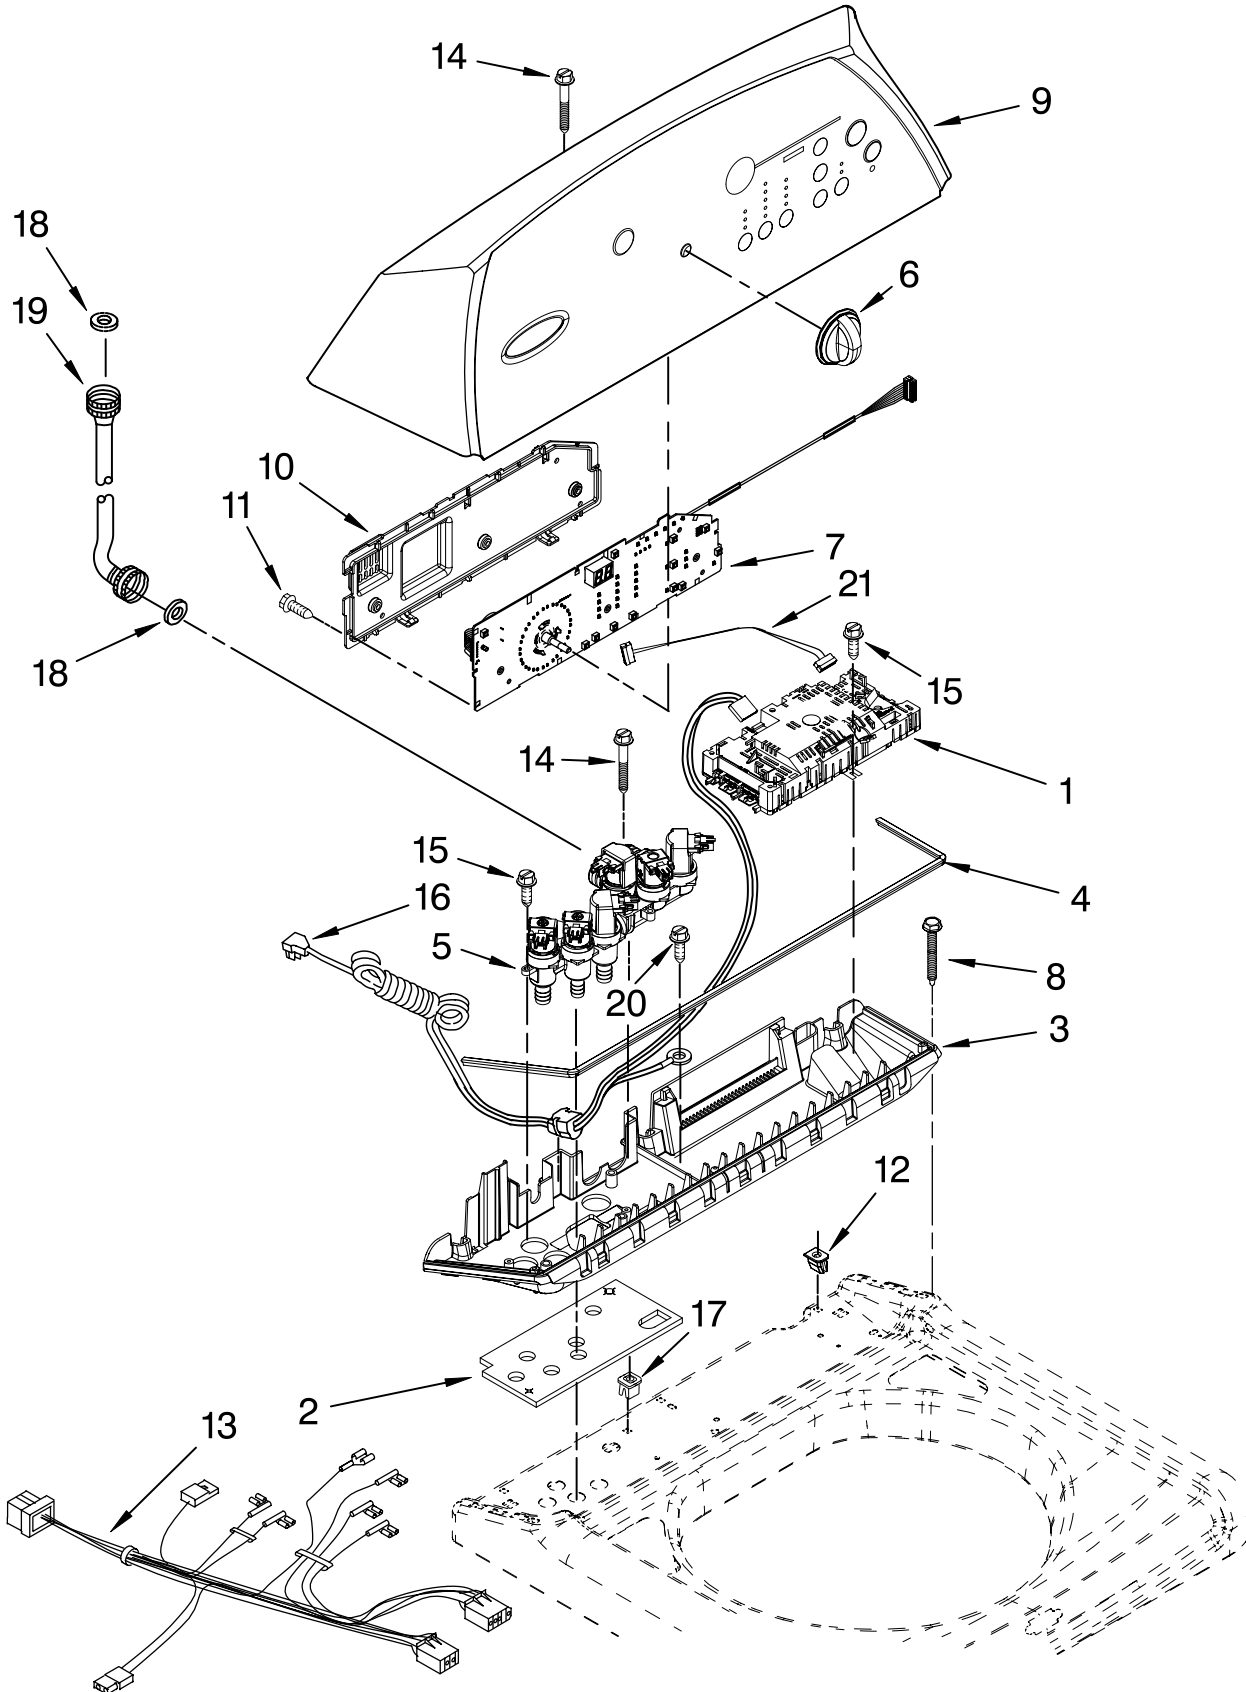

CONTROL PANEL PARTS

For Model: WTW6400SW0

(White)

FOR ORDERING INFORMATION REFER TO PARTS PRICE LIST

CONTROL PANEL PARTS

For Model: WTW6400SW0

(White)

Illus. No.	Part No.	DESCRIPTION
1	W10104830	Control Unit Assembly, Machine & Motor
2	8565260	Gasket, Valve Tray
3	8565304	Tray Assembly, Console (Includes Items 2 & 4)
4	8565259	Gasket, Console/Tray
5	W10059320	Valve, Log Assembly
6	8574885	Knob, Control
7	8564291	User Interface
8	W10004990	Screw, 6-20 x 1.2
9	W10070050	Console
10	8564265	Cover, Rear-User Interface
11	W10003770	Screw, 6-19 x 1/2 (3)
12	W10022060	Nut, Push-In (3)
13	W10045100	Harness, Upper
14	8565324	Screw, 10-16 x 1.75
15	8281136	Screw, 8-18 x 3/4
16	3407203	Cord Assembly, Power
17	98460	Nut, Push-In (2)
18	3976300	Washer, Water Inlet Hose (1-1/16 x 5/8)(4)
19		Hose, Water Inlet
	8571377	Blue Coupler
	8571378	Red Coupler
20	488649	Screw, Power Cord Ground
21	3407187	Harness, Thermistor

FOR ORDERING INFORMATION REFER TO PARTS PRICE LIST